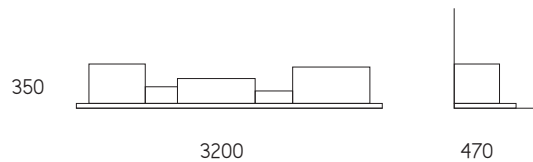

Sideboard on top mdf structure
lacquered and Estremoz Rosa Aurora
Vigaria marble

Sideboard on the right page mdf
structure lacquered and and Grey
Kendzo marble

Design Fábio Teixeira + Sérgio Costa