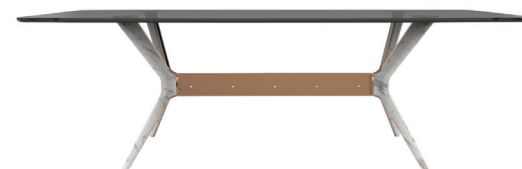

Calacatta marble