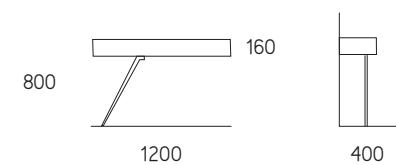

Console mdf structure lacquered and Milled Ochiro marble

Drawers front Ochiro marble

Feet lacquered milled brass

Design Fábio Teixeira