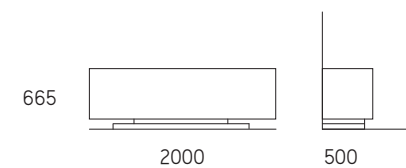

Sideboard mdf structure walnut wood veneered
Drawers and Doors front Grey Kendzo marble
and walnut wood veneered
Feet steel lacquered
Design Fábio Teixeira