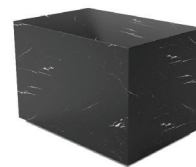

**Edge H (higher)** Ochiro marble  
**Dimensions** 600 x 400 x 400 mm  
**Design** Sérgio Costa

Grey Kendzo marble

Ataija marble

Black & Gold marble

Calacatta marble

Carrara marble

Estremoz marble

Marquina marble