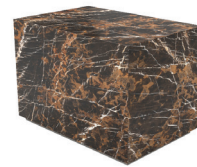

# Edge H coffee table

---

The EDGE H coffee table is a modern table with a minimalist design that makes it a perfect piece of furniture for any living room. Its mdf lacquered structure is surrounded by marble.

**Edge H (higher)** Ochiro marble  
**Dimensions** 600 x 400 x 400 mm  
**Design** Sérgio Costa

Grey Kendzo marble

Ataija marble

Black & Gold marble

Calacatta marble

Carrara marble

Estremoz marble

Marquina marble