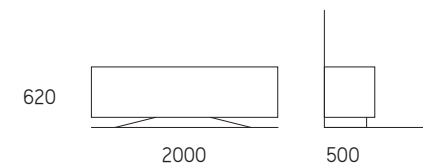

TRIGONO sideboard limited edition is a master piece assemblage of the finest estremoza rosa aurora vigaria marble and walnut wood veneer. The contrast tones of walnut wood veneer and the white finishing confer both tension and visual warmth to trigono sideboard. Its cubic volume is divided in equal compartments with shelves, drawers and doors, and stands on distinct, elegant and light legs. The ultimate detail: the handles of the drawers are fluidly incorporated in the front surface.

Sideboard mdf structure walnut wood veneered and estremoza rosa aurora vigaria marble
Drawers front mdf structure walnut wood veneered and estremoza rosa aurora vigaria marble
Feet steel lacquered
Design Fábio Teixeira + Sérgio Costa