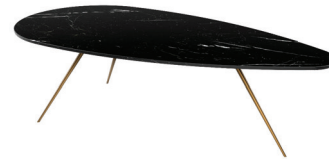

# Egge coffee table

---

EGGE is a marble coffee table with brass feet. Modern and clear-looking, this table is as elegant on its own as with a smaller table like the ECLIPSE 600.

Black & Gold marble

Calacatta marble

Carrara marble

Estremoz marble

Grey Kendzo marble

Marquina marble

**Table top** marble **Feet** brass / lacquered steel (next page)  
**Dimensions** 1200 x 600 x 350 mm **Design** Fábio Teixeira

**Table top** Ochiro marble  
**Feet** lacquered steel  
**Dimensions** 1200 x 600 x 350 mm

## Eclipse coffee table

---

The ECLIPSE coffee table has a 600 mm or 1200 diameter marble top and brass feet. Its modern look and feel are highlighted when combined with larger tables like ECLIPSE 1200 or the EGGE coffee table.