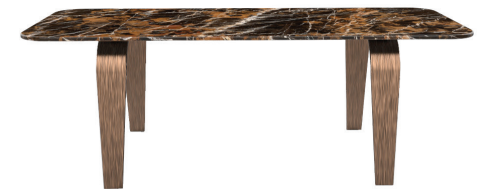

Black & Gold marble,
feet in brass